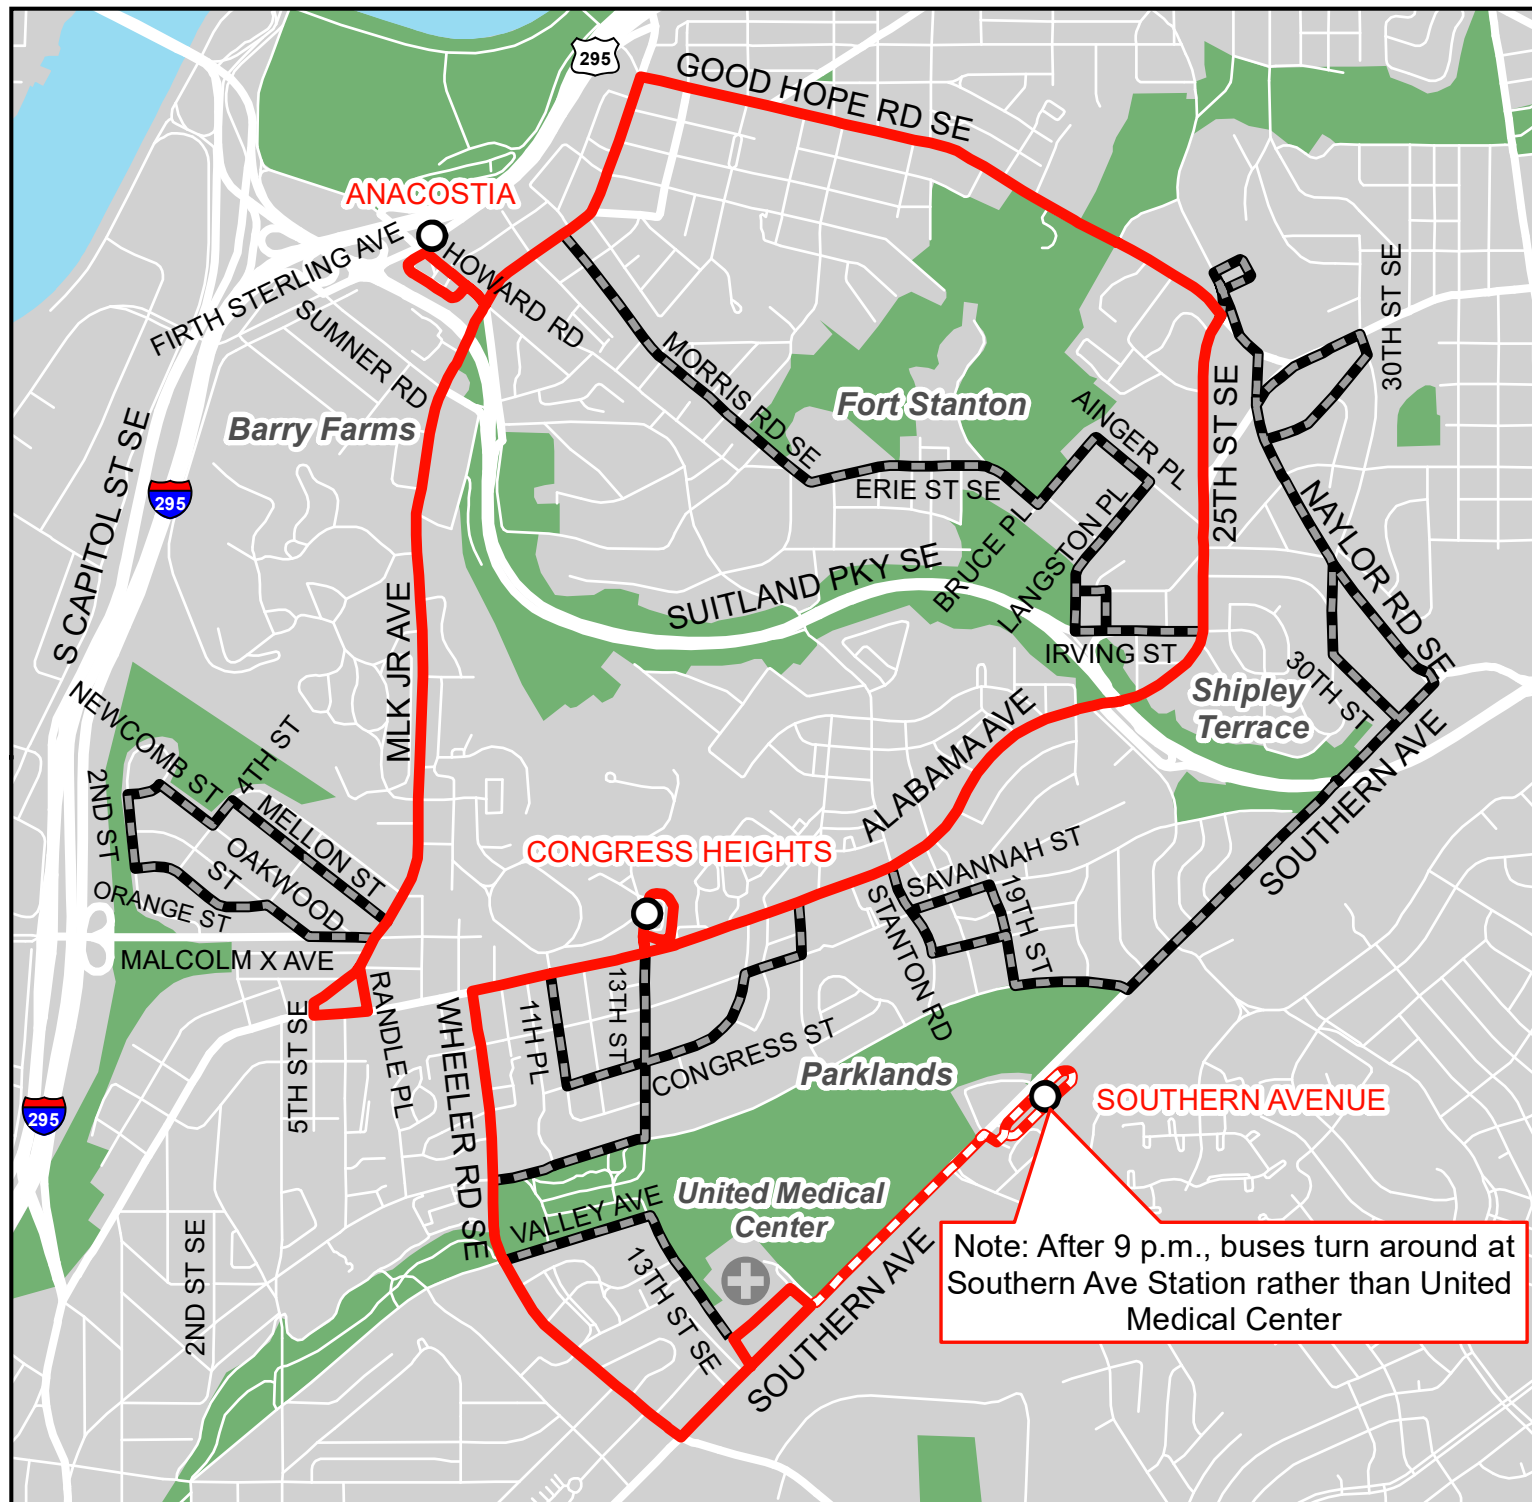

Metrobus Snow Detour Map

W2, W3

Uniter Medical Center- Anacostia Line

SERVICE ROUTING: LIGHT & MODERATE

Legend

-  Not Served During Snow
-  W2, W3 Snow Service
-  Roads

0 0.25 0.5 Miles

Winter 2023-2024

Note: After 9 p.m., buses turn around at Southern Ave Station rather than United Medical Center